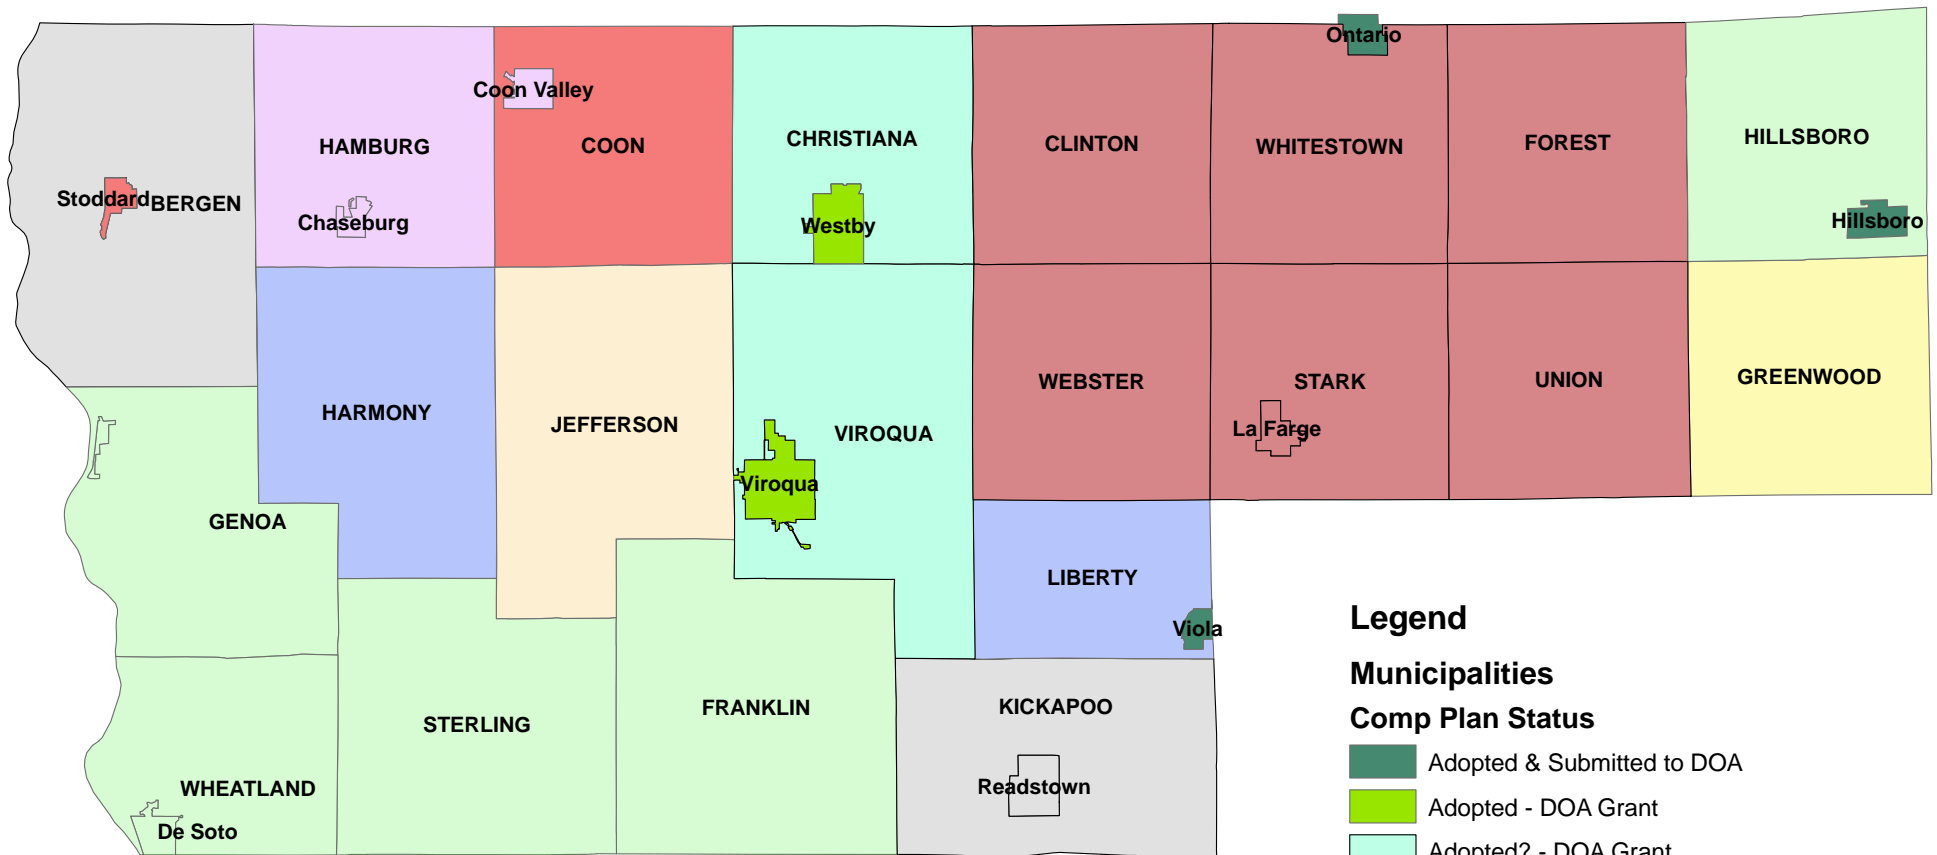

Vernon County Municipality Comp Planning Status (As of 4/22/08 status has not been 100% verified)

Legend

Municipalities

Comp Plan Status

- Adopted & Submitted to DOA
- Adopted - DOA Grant
- Adopted? - DOA Grant
- Adopted?
- Near Completion - DOA Grant
- Near Completion
- In Progress - DOA Grant
- In Progress - Nuzum Grant
- In Progress
- Not Active - DOA Grant
- Not Active

For additional information contact the
Vernon County Land Information Office; Rm 211 Banta Bldg.; Viroqua,
WI 54665. 608-637-5314.

Cartographer: Doug Avoles, April 2008.